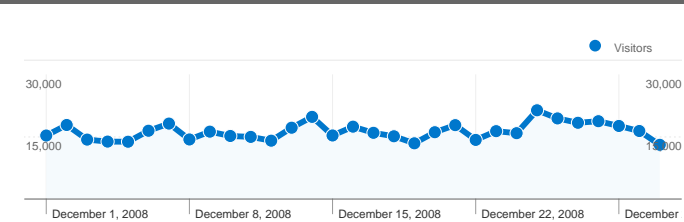

**Site Usage**

**735,557** Visits

**19.93%** Bounce Rate

**3,374,271** Pageviews

**00:04:02** Avg. Time on Site

**4.59** Pages/Visit

**20.73%** % New Visits

**Visitors Overview**

**Visitors**  
**215,926**

**Pageviews for all visitors**

**Pageviews**  
**3,374,271**

## 215,926 people visited this site

**735,557** Visits

**215,926** Absolute Unique Visitors

**3,374,271** Pageviews

**4.59** Average Pageviews

**00:04:02** Time on Site

**19.93%** Bounce Rate

**20.73%** New Visits