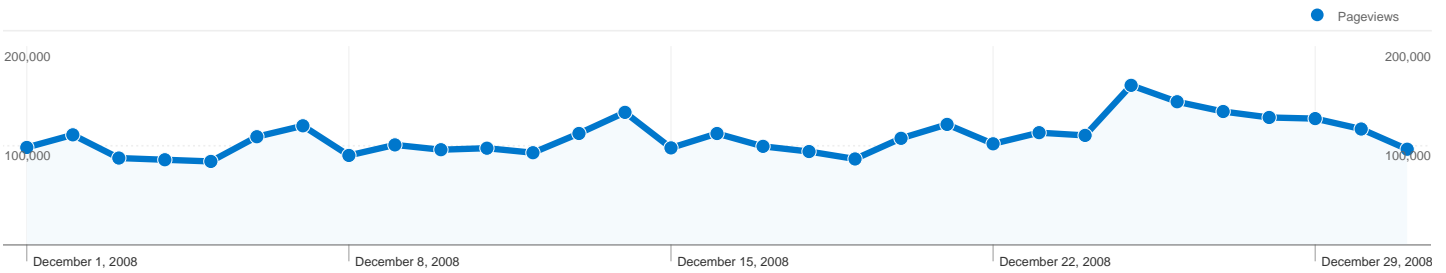

**Site Usage**

**735,557** Visits

**19.93%** Bounce Rate

**3,374,271** Pageviews

**00:04:02** Avg. Time on Site

**4.59** Pages/Visit

**20.73%** % New Visits

**Visitors Overview**

**Visitors**  
**215,926**

**Pageviews for all visitors**

**Pageviews**  
**3,374,271**

## 215,926 people visited this site

**735,557** Visits

**215,926** Absolute Unique Visitors

**3,374,271** Pageviews

**4.59** Average Pageviews

**00:04:02** Time on Site

**19.93%** Bounce Rate

**20.73%** New Visits

## 3,374,271 Pageviews

Monday, December 1, 2008	2.91% (98,310)
Tuesday, December 2, 2008	3.29% (111,016)
Wednesday, December 3, 2008	2.60% (87,609)
Thursday, December 4, 2008	2.55% (85,883)
Friday, December 5, 2008	2.50% (84,189)
Saturday, December 6, 2008	3.23% (109,109)
Sunday, December 7, 2008	3.56% (120,136)
Monday, December 8, 2008	2.67% (90,240)
Tuesday, December 9, 2008	2.99% (100,882)
Wednesday, December 10, 2008	2.85% (96,021)
Thursday, December 11, 2008	2.89% (97,533)
Friday, December 12, 2008	2.76% (92,970)
Saturday, December 13, 2008	3.33% (112,378)
Sunday, December 14, 2008	3.96% (133,686)
Monday, December 15, 2008	2.90% (97,855)
Tuesday, December 16, 2008	3.33% (112,352)
Wednesday, December 17, 2008	2.95% (99,414)
Thursday, December 18, 2008	2.79% (94,181)
Friday, December 19, 2008	2.57% (86,680)
Saturday, December 20, 2008	3.19% (107,500)
Sunday, December 21, 2008	3.60% (121,536)
Monday, December 22, 2008	3.02% (101,963)
Tuesday, December 23, 2008	3.35% (113,203)
Wednesday, December 24, 2008	3.27% (110,441)
Thursday, December 25, 2008	4.77% (160,935)
Friday, December 26, 2008	4.28% (144,386)