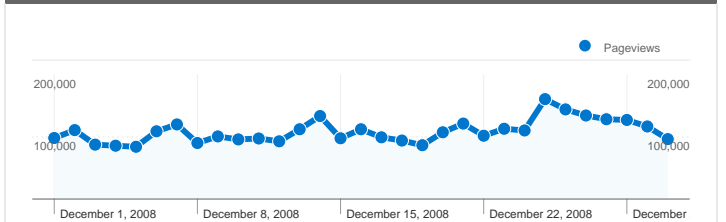

**Site Usage**

**735,557** Visits

**19.93%** Bounce Rate

**3,374,271** Pageviews

**00:04:02** Avg. Time on Site

**4.59** Pages/Visit

**20.73%** % New Visits

**Visitors Overview**

**Visitors**  
**215,926**

**Pageviews for all visitors**

**Pageviews**  
**3,374,271**

## 215,926 people visited this site

**735,557** Visits

**215,926** Absolute Unique Visitors

**3,374,271** Pageviews

**4.59** Average Pageviews

**00:04:02** Time on Site

**19.93%** Bounce Rate

**20.73%** New Visits