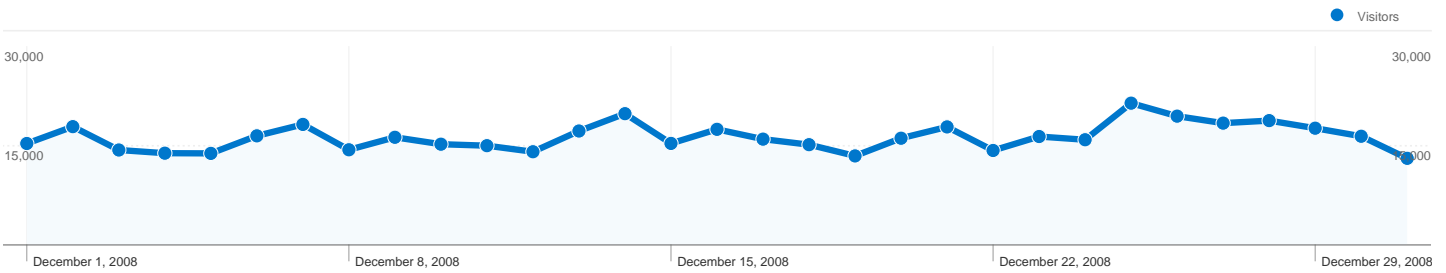

**Site Usage**

**735,557** Visits

**19.93%** Bounce Rate

**3,374,271** Pageviews

**00:04:02** Avg. Time on Site

**4.59** Pages/Visit

**20.73%** % New Visits

**Visitors Overview**

**Visitors**  
**215,926**

**Pageviews for all visitors**

**Pageviews**  
**3,374,271**

## 215,926 people visited this site

**735,557** Visits

**215,926** Absolute Unique Visitors

**3,374,271** Pageviews

**4.59** Average Pageviews

**00:04:02** Time on Site

**19.93%** Bounce Rate

**20.73%** New Visits