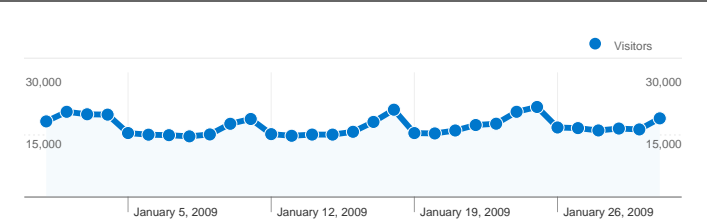

Site Usage

788,699 Visits

21.86% Bounce Rate

3,578,291 Pageviews

00:04:04 Avg. Time on Site

4.54 Pages/Visit

20.46% % New Visits

Visitors Overview

Visitors
230,174

Pageviews for all visitors

Pageviews
3,578,291

230,174 people visited this site

788,699 Visits

230,174 Absolute Unique Visitors

3,578,291 Pageviews

4.54 Average Pageviews